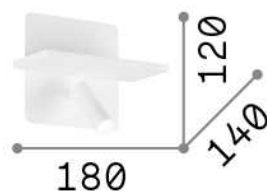

Net weight	0.8 kg
Insulation class	II
Protection index	IP20
Compliance	CE
Operating temperature	0° ~ +40 °C
Full load efficiency	X
Dimmer	NO, On-Off
Power output	220-240 V AC 50/60 Hz Integrated switch button Integrated USB socket
Power supply	In-built, included Replaceable (by qualified operators only), electronic
Adjustability	vert. 0°-90° , orizz. 0°-180°

Source info

Integrated source	Integrated LED module
Replaceable source	Replaceable (by qualified operators only)
Power	LED 11,5 W
Emission	Direct + Indirect
Max consumption	max 11,50 W
Features LED	LED SMD
CCT LED	3000 K
Duration LED (t. 25°c)	20000 h
CRI	> 80
Light beam flux	1200 lm
Useful light flux	1000 lm
Photobiological risk	2
Standby power	< 0.50 W
Bulb included	1 - E14 OLIVA 4W 3000K CRI80 SATIN